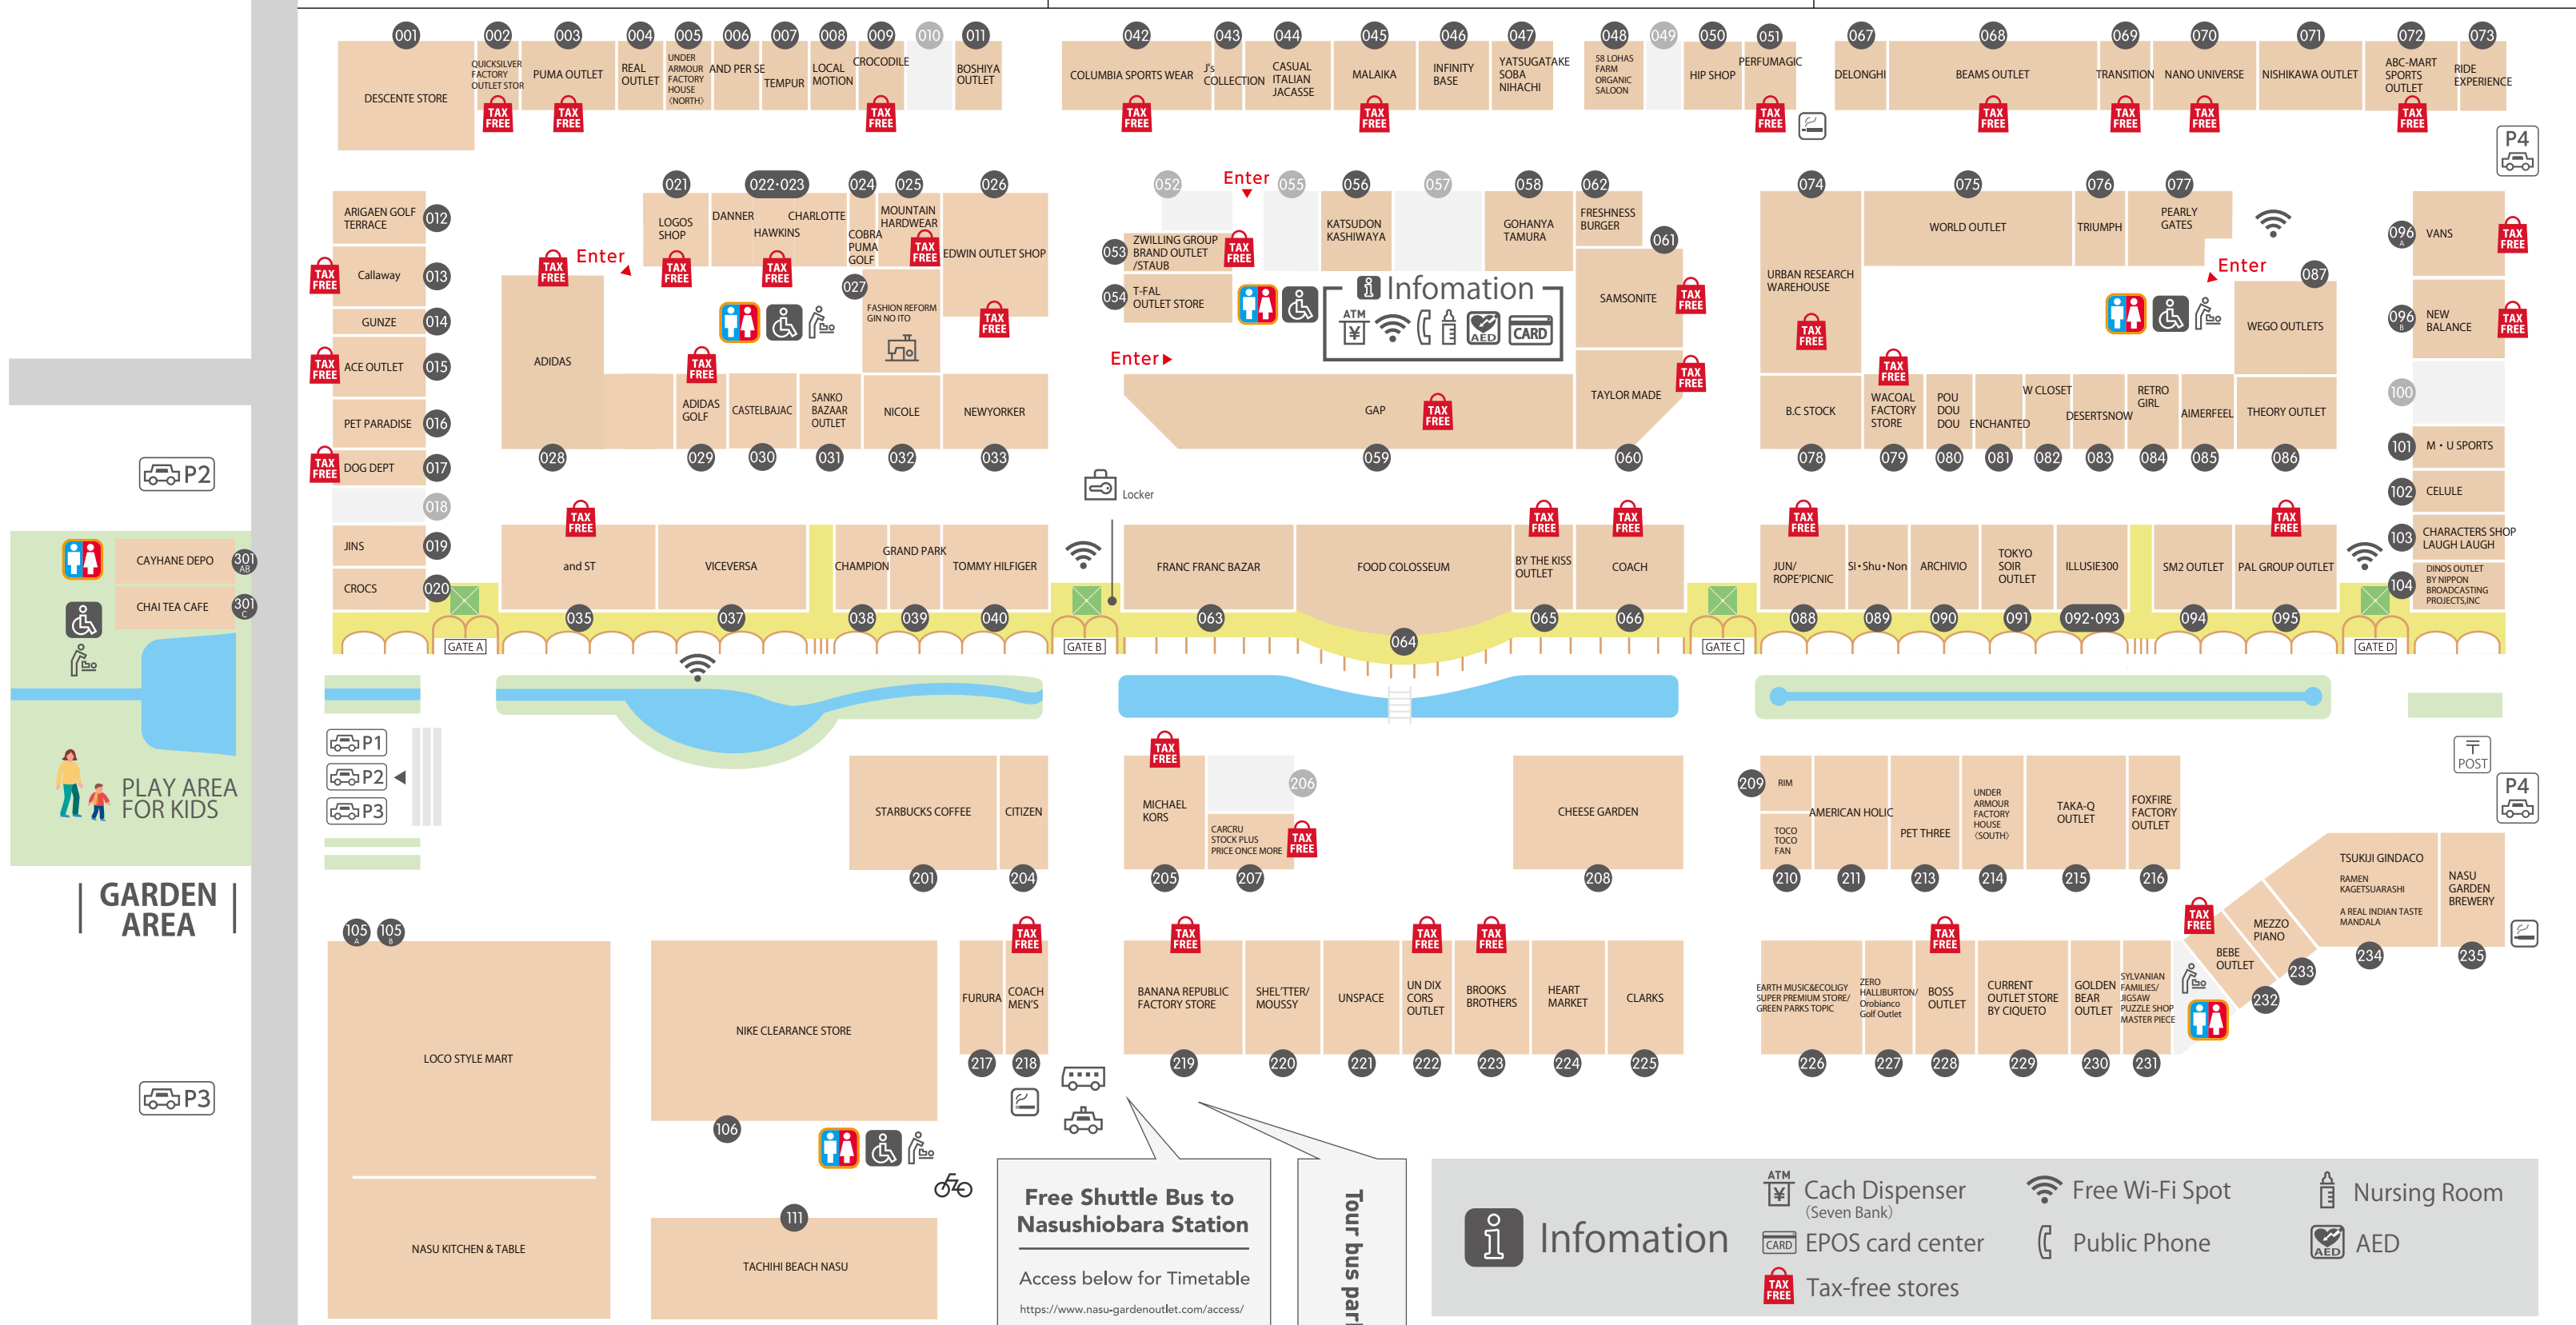

NASU GARDEN OUTLET

FLOOR GUIDE

Open 10:00 am - 7:00 pm

※May vary with the seasons
※Some stores have different business hours.

184-7 Shionosaki, Nasushiobara-shi, Tochigi 329-3122, Japan

<https://www.nasu-gardenoutlet.com/>

As of March 16, 2025

NORTH AREA

MIDDLE AREA

SOUTH AREA

GARDEN AREA

Free Shuttle Bus to Nasushiobara Station

Access below for Timetable
<https://www.nasu-gardenoutlet.com/access/>

Tour bus parking lot

Information

- ATM Cash Dispenser (Seven Bank)
- EPOS card center
- Tax-free stores
- Free Wi-Fi Spot
- Public Phone
- AED
- Nursing Room
- Restroom
- Baby seat
- Locker
- Taxi stand
- Smoking Area
- Bicycle Parking
- Post
- Repair Counter
- Bus Stop