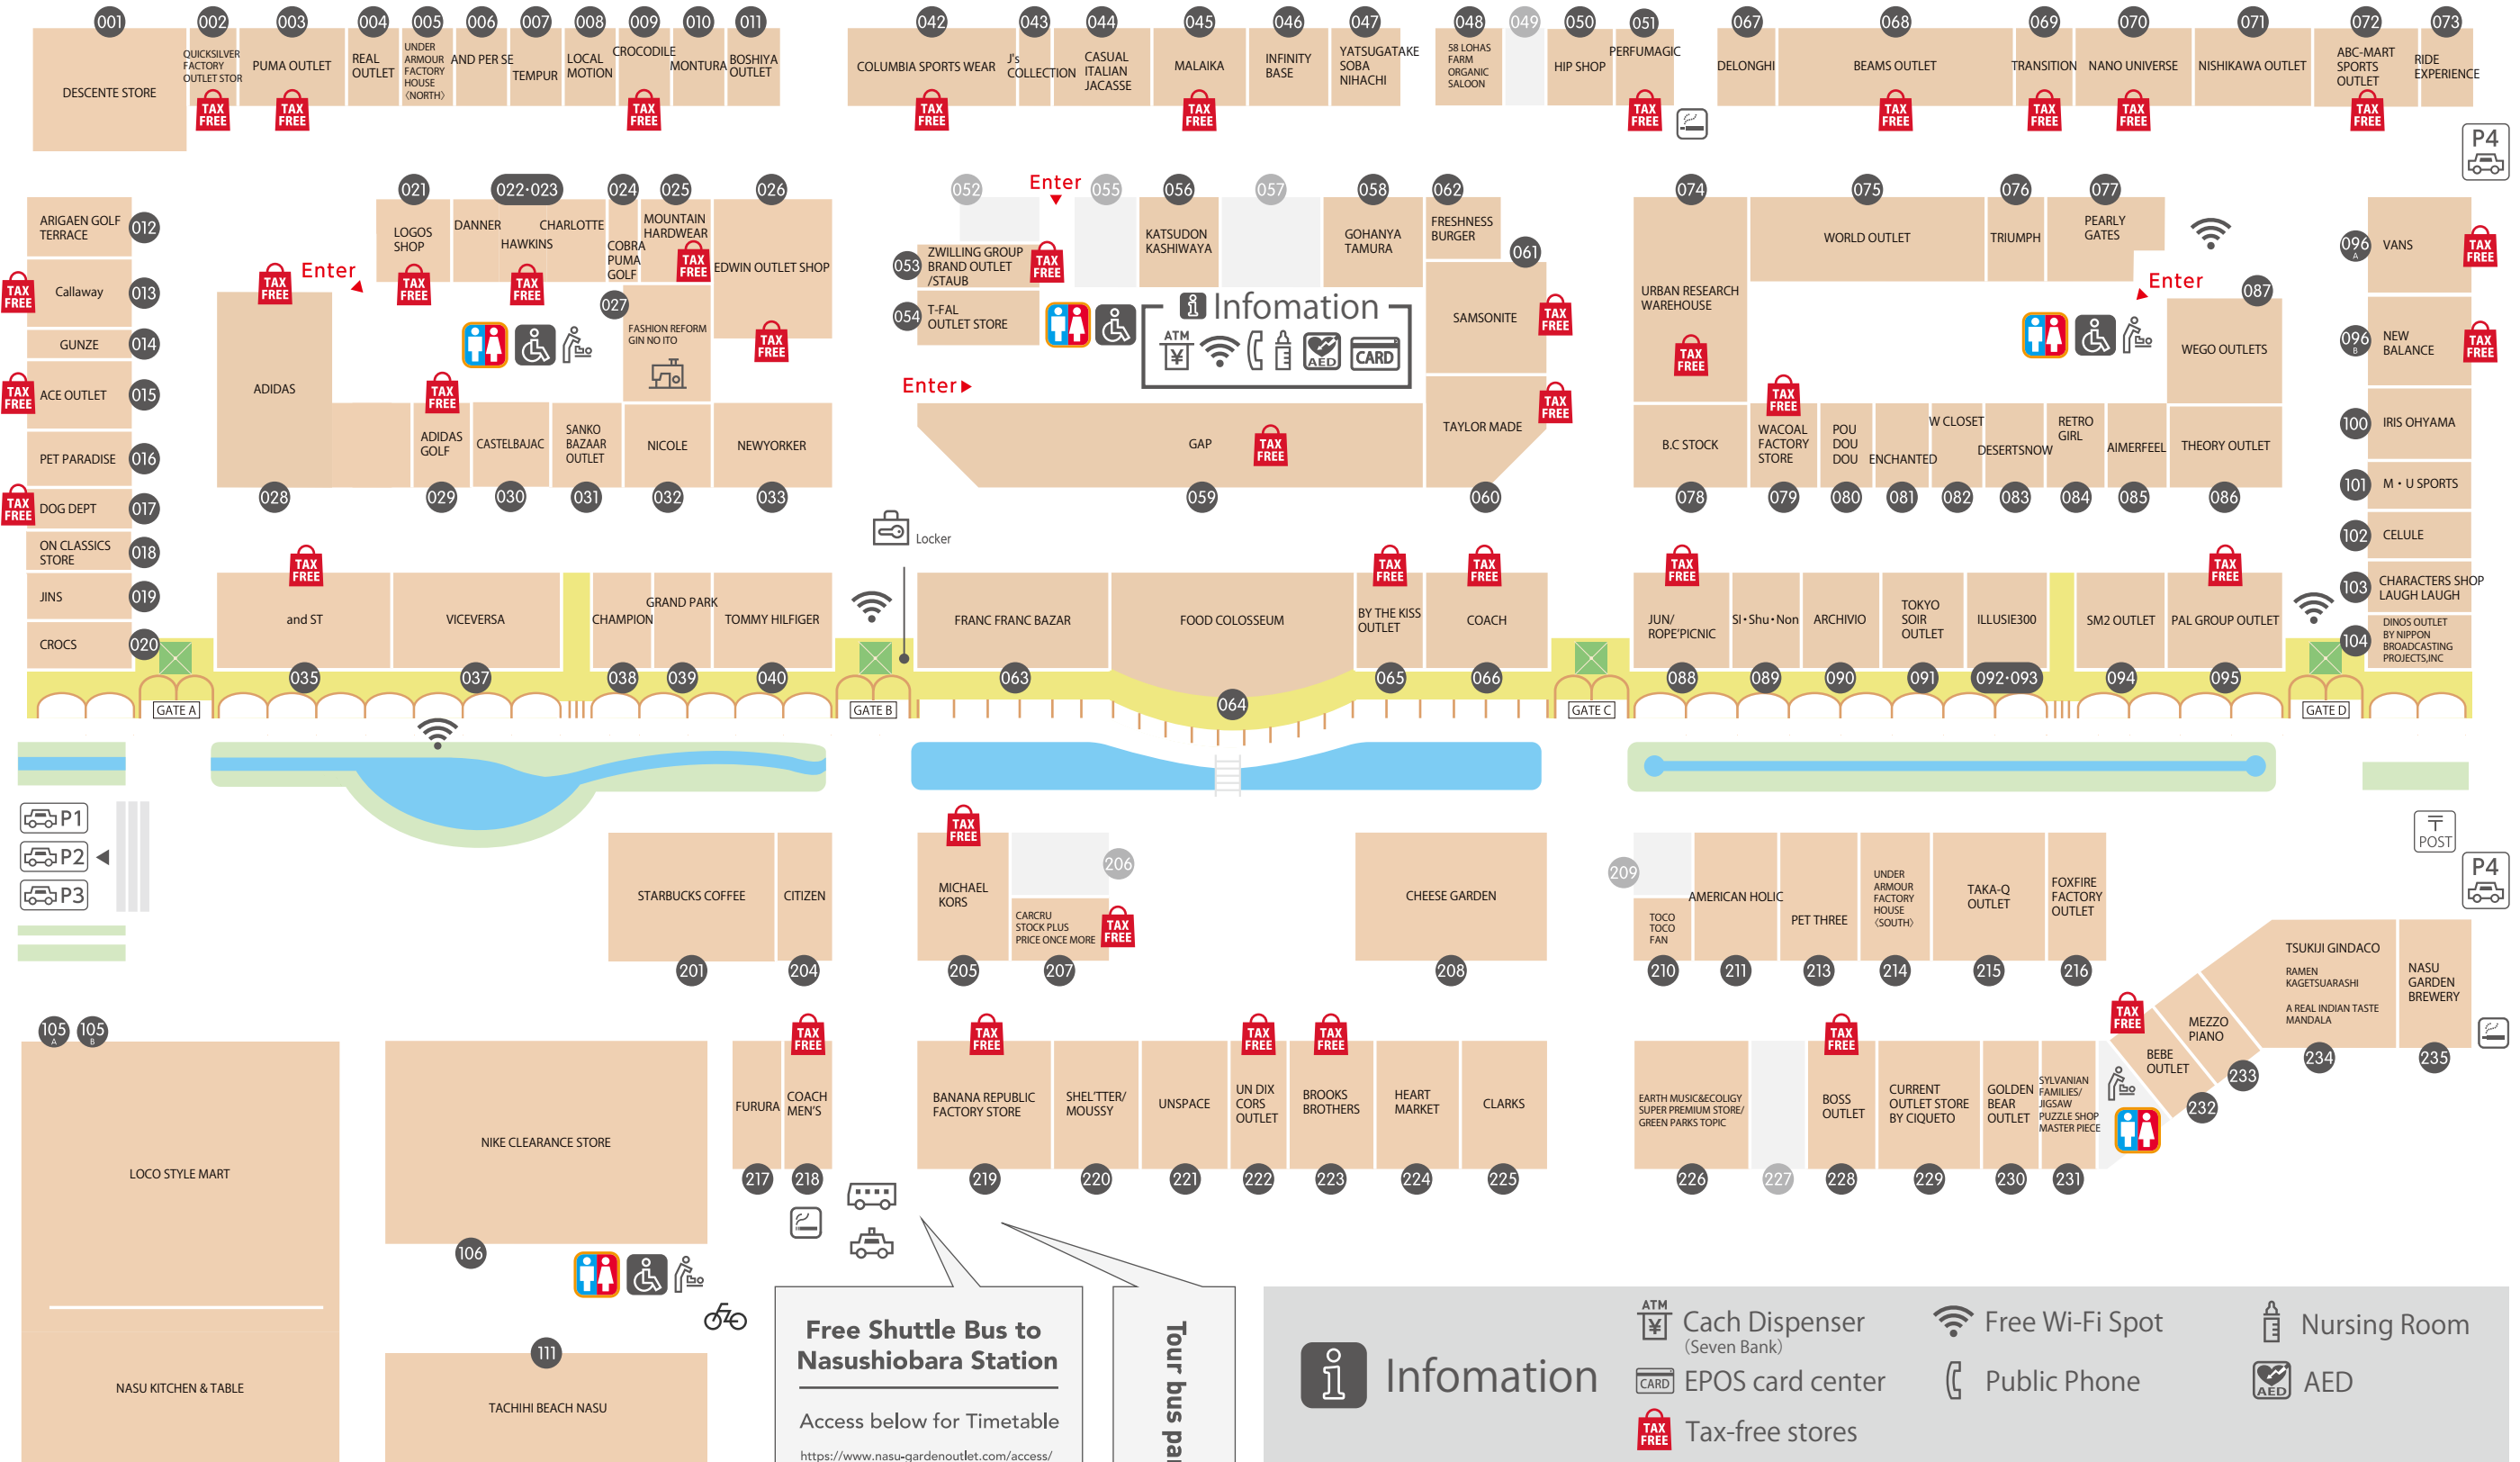

## NORTH AREA

## MIDDLE AREA

## SOUTH AREA

## GARDEN AREA

CAYHANE DEPO 301  
CHAI TEA CAFE 301

PLAY AREA FOR KIDS