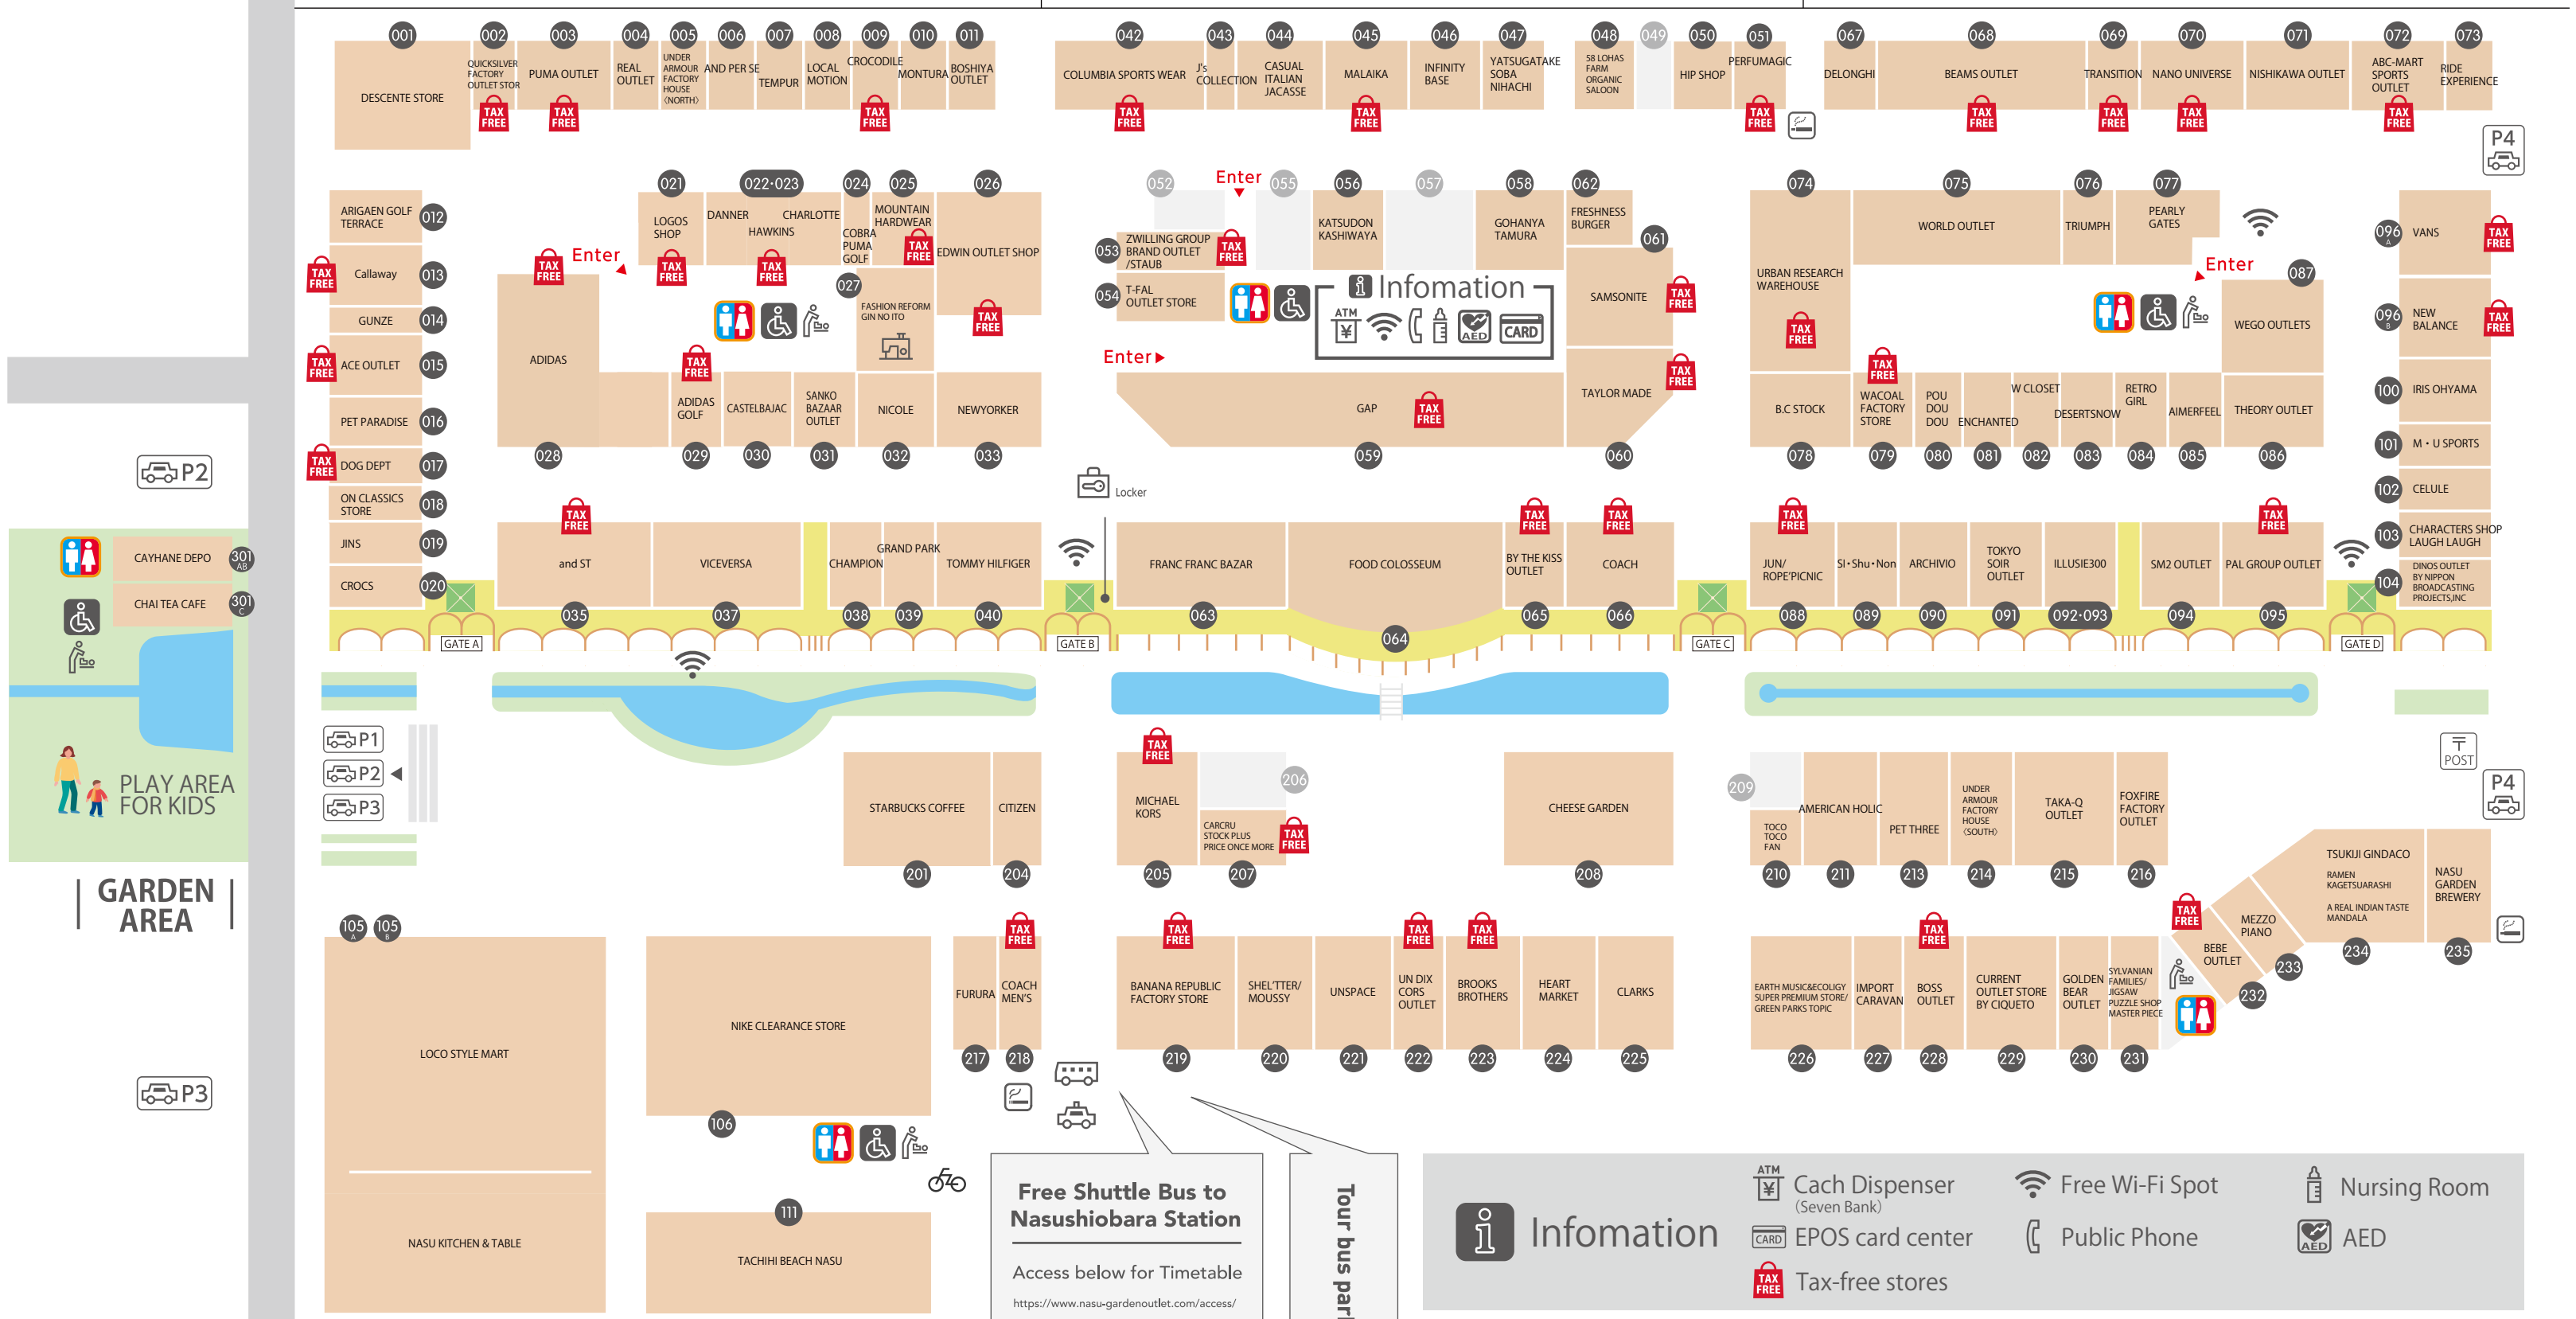

NASU GARDEN OUTLET

FLOOR GUIDE

Open 10:00 am - 7:00 pm

※May vary with the seasons
※Some stores have different business hours.

184-7 Shionosaki, Nasushiobara-shi, Tochigi 329-3122, Japan

<https://www.nasu-gardenoutlet.com/>

As of December 5, 2024

NORTH AREA

MIDDLE AREA

SOUTH AREA

Free Shuttle Bus to Nasushiobara Station

Access below for Timetable
<https://www.nasu-gardenoutlet.com/access/>

Tour bus parking lot

Information

- ATM: Cash Dispenser (Seven Bank)
- CARD: EPOS card center
- TAX FREE: Tax-free stores
- Free Wi-Fi Spot
- Public Phone
- AED
- Nursing Room
- Restroom
- Baby seat
- Locker
- Taxi stand
- Smoking Area
- Bicycle Parking
- Post
- Repair Counter
- Bus Stop

GARDEN AREA

- CAYHANE DEPO
- CHAI TEA CAFE
- PLAY AREA FOR KIDS