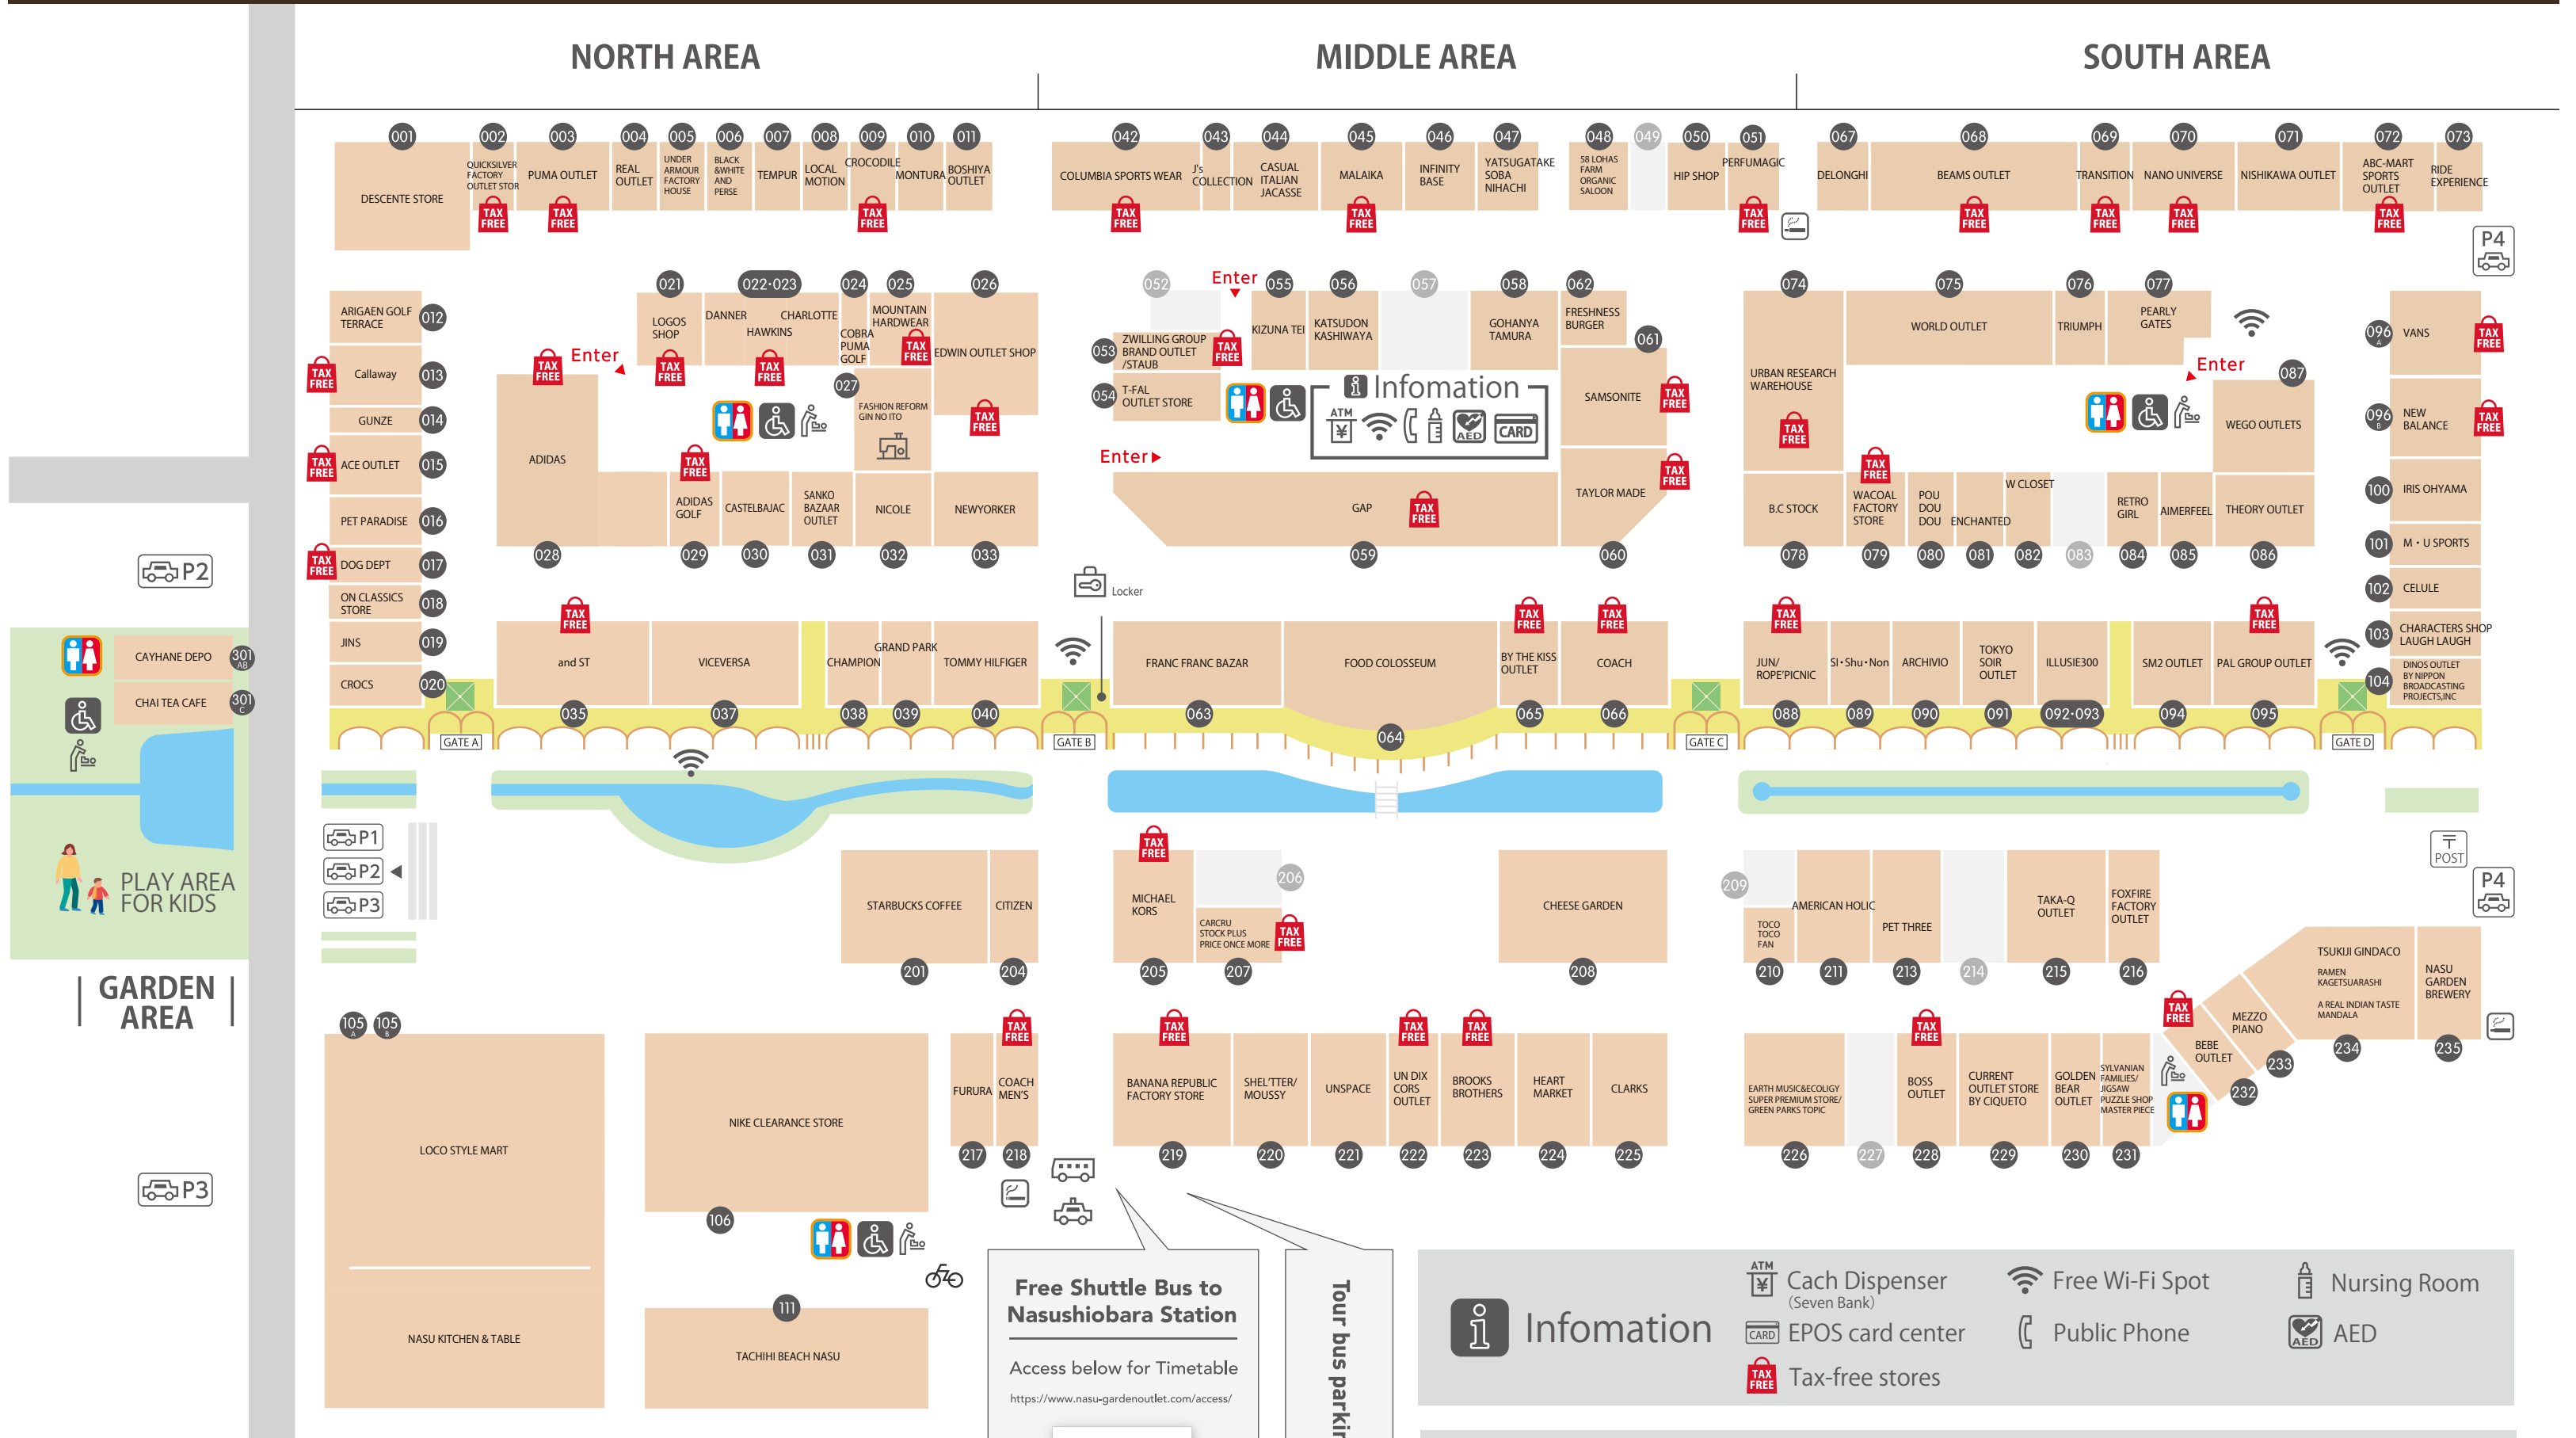

NASU GARDEN OUTLET

FLOOR GUIDE

Open 10:00 am - 7:00 pm

※May vary with the seasons
※Some stores have different business hours.

184-7 Shionosaki, Nasushiobara-shi, Tochigi 329-3122, Japan

<https://www.nasu-gardenoutlet.com/>

As of November 1, 2024

NORTH AREA

MIDDLE AREA

SOUTH AREA

Free Shuttle Bus to Nasushiobara Station

Access below for Timetable
<https://www.nasu-gardenoutlet.com/access/>

Tour bus parking lot

Infomation

- ATM Cash Dispenser (Seven Bank)
- EPOS card center
- Tax-free stores
- Free Wi-Fi Spot
- Public Phone
- Nursing Room
- AED
- Restroom
- Baby seat
- Locker
- Taxi stand
- Smoking Area
- Bicycle Parking
- Post
- Repair Counter
- Bus Stop

GARDEN AREA

CAYHANE DEPO 301
CHAI TEA CAFE 301c

PLAY AREA FOR KIDS