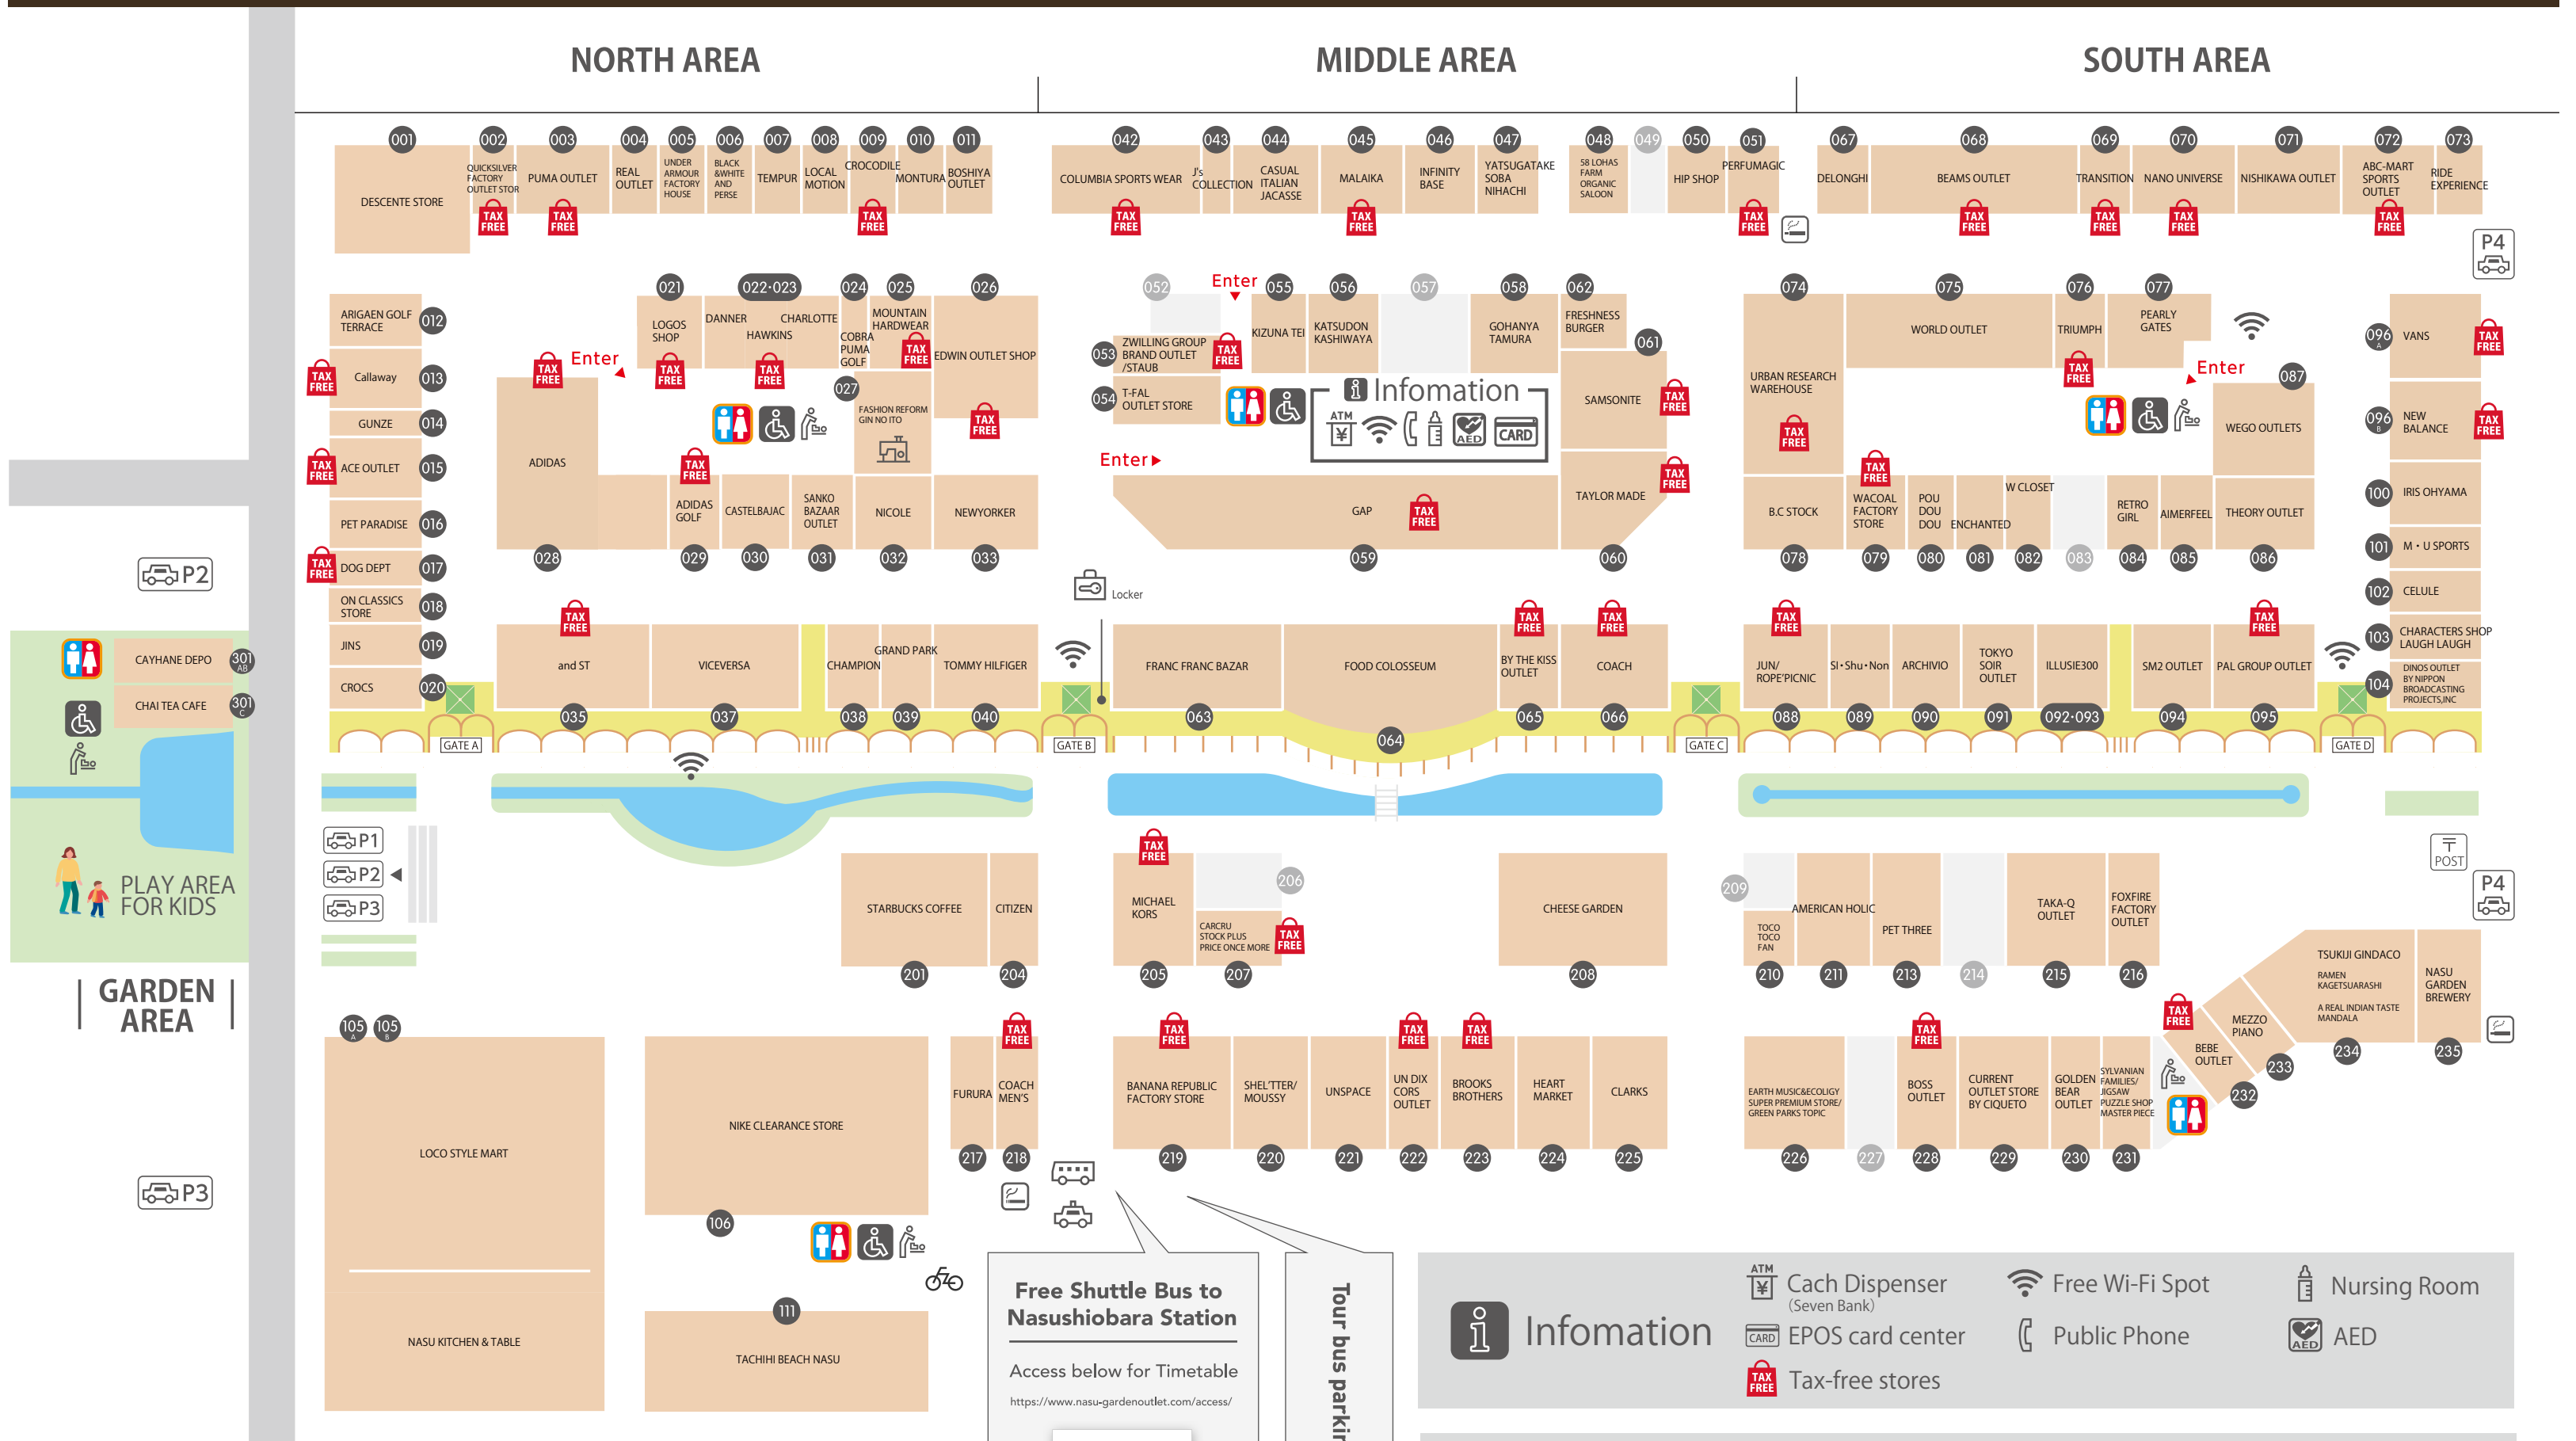

NASU GARDEN OUTLET

FLOOR GUIDE

Open 10:00 am - 7:00 pm

※May vary with the seasons
※Some stores have different business hours.

184-7 Shionosaki, Nasushiobara-shi, Tochigi 329-3122, Japan

<https://www.nasu-gardenoutlet.com/>

As of October 28, 2024

NORTH AREA

MIDDLE AREA

SOUTH AREA

Free Shuttle Bus to Nasushiobara Station

Access below for Timetable
<https://www.nasu-gardenoutlet.com/access/>

Tour bus parking lot

Information	Cash Dispenser (Seven Bank)	Free Wi-Fi Spot	Nursing Room
Tax-free stores	EPOS card center	Public Phone	AED
Restroom	Locker	Bicycle Parking	Bus Stop
Baby seat	Taxi stand	Post	Repair Counter
	Smoking Area	Post	