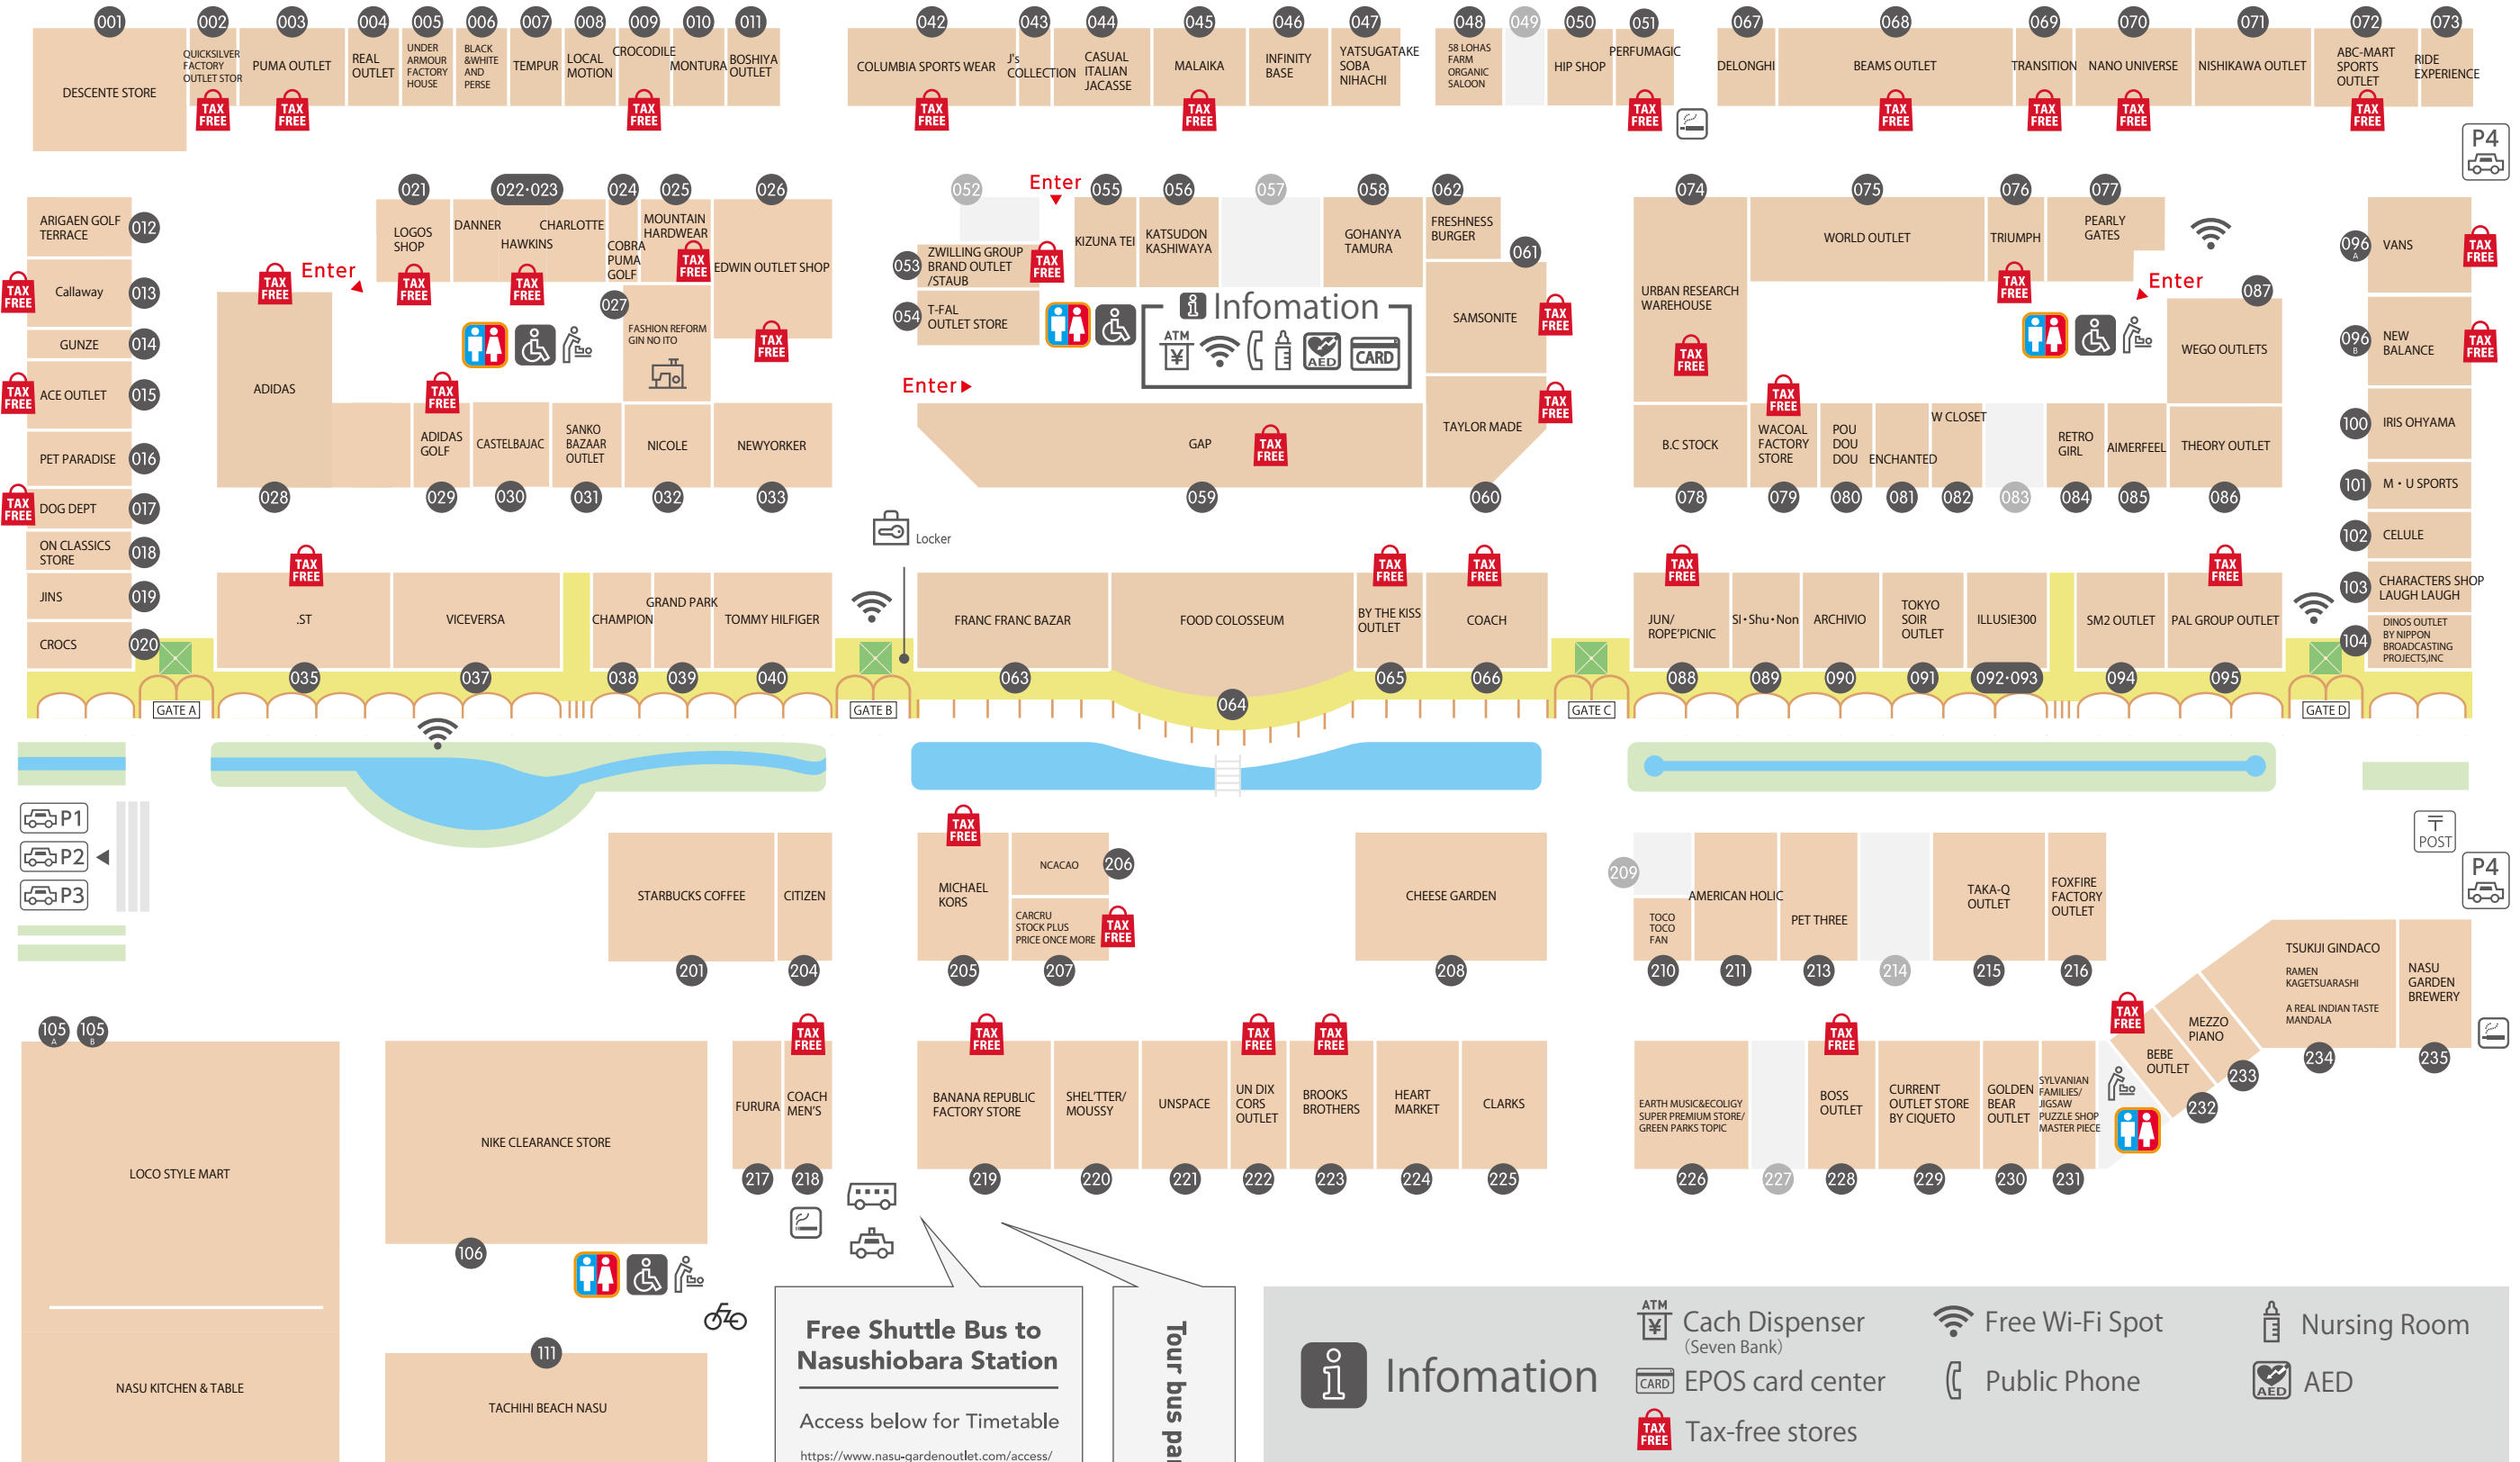

NASU GARDEN OUTLET

FLOOR GUIDE

Open 10:00 am - 7:00 pm

※May vary with the seasons
※Some stores have different business hours.

184-7 Shionosaki, Nasushiobara-shi, Tochigi 329-3122, Japan

<https://www.nasu-gardenoutlet.com/>

As of October 8, 2024

NORTH AREA

MIDDLE AREA

SOUTH AREA

GARDEN AREA

Free Shuttle Bus to Nasushiobara Station

Access below for Timetable
<https://www.nasu-gardenoutlet.com/access/>

Tour bus parking lot

Information

- ATM: Cash Dispenser (Seven Bank)
- CARD: EPOS card center
- TAX FREE: Tax-free stores
- Free Wi-Fi Spot
- Public Phone
- Nursing Room
- AED
- Restroom
- Baby seat
- Locker
- Taxi stand
- Smoking Area
- Bicycle Parking
- Post
- Repair Counter
- Bus Stop