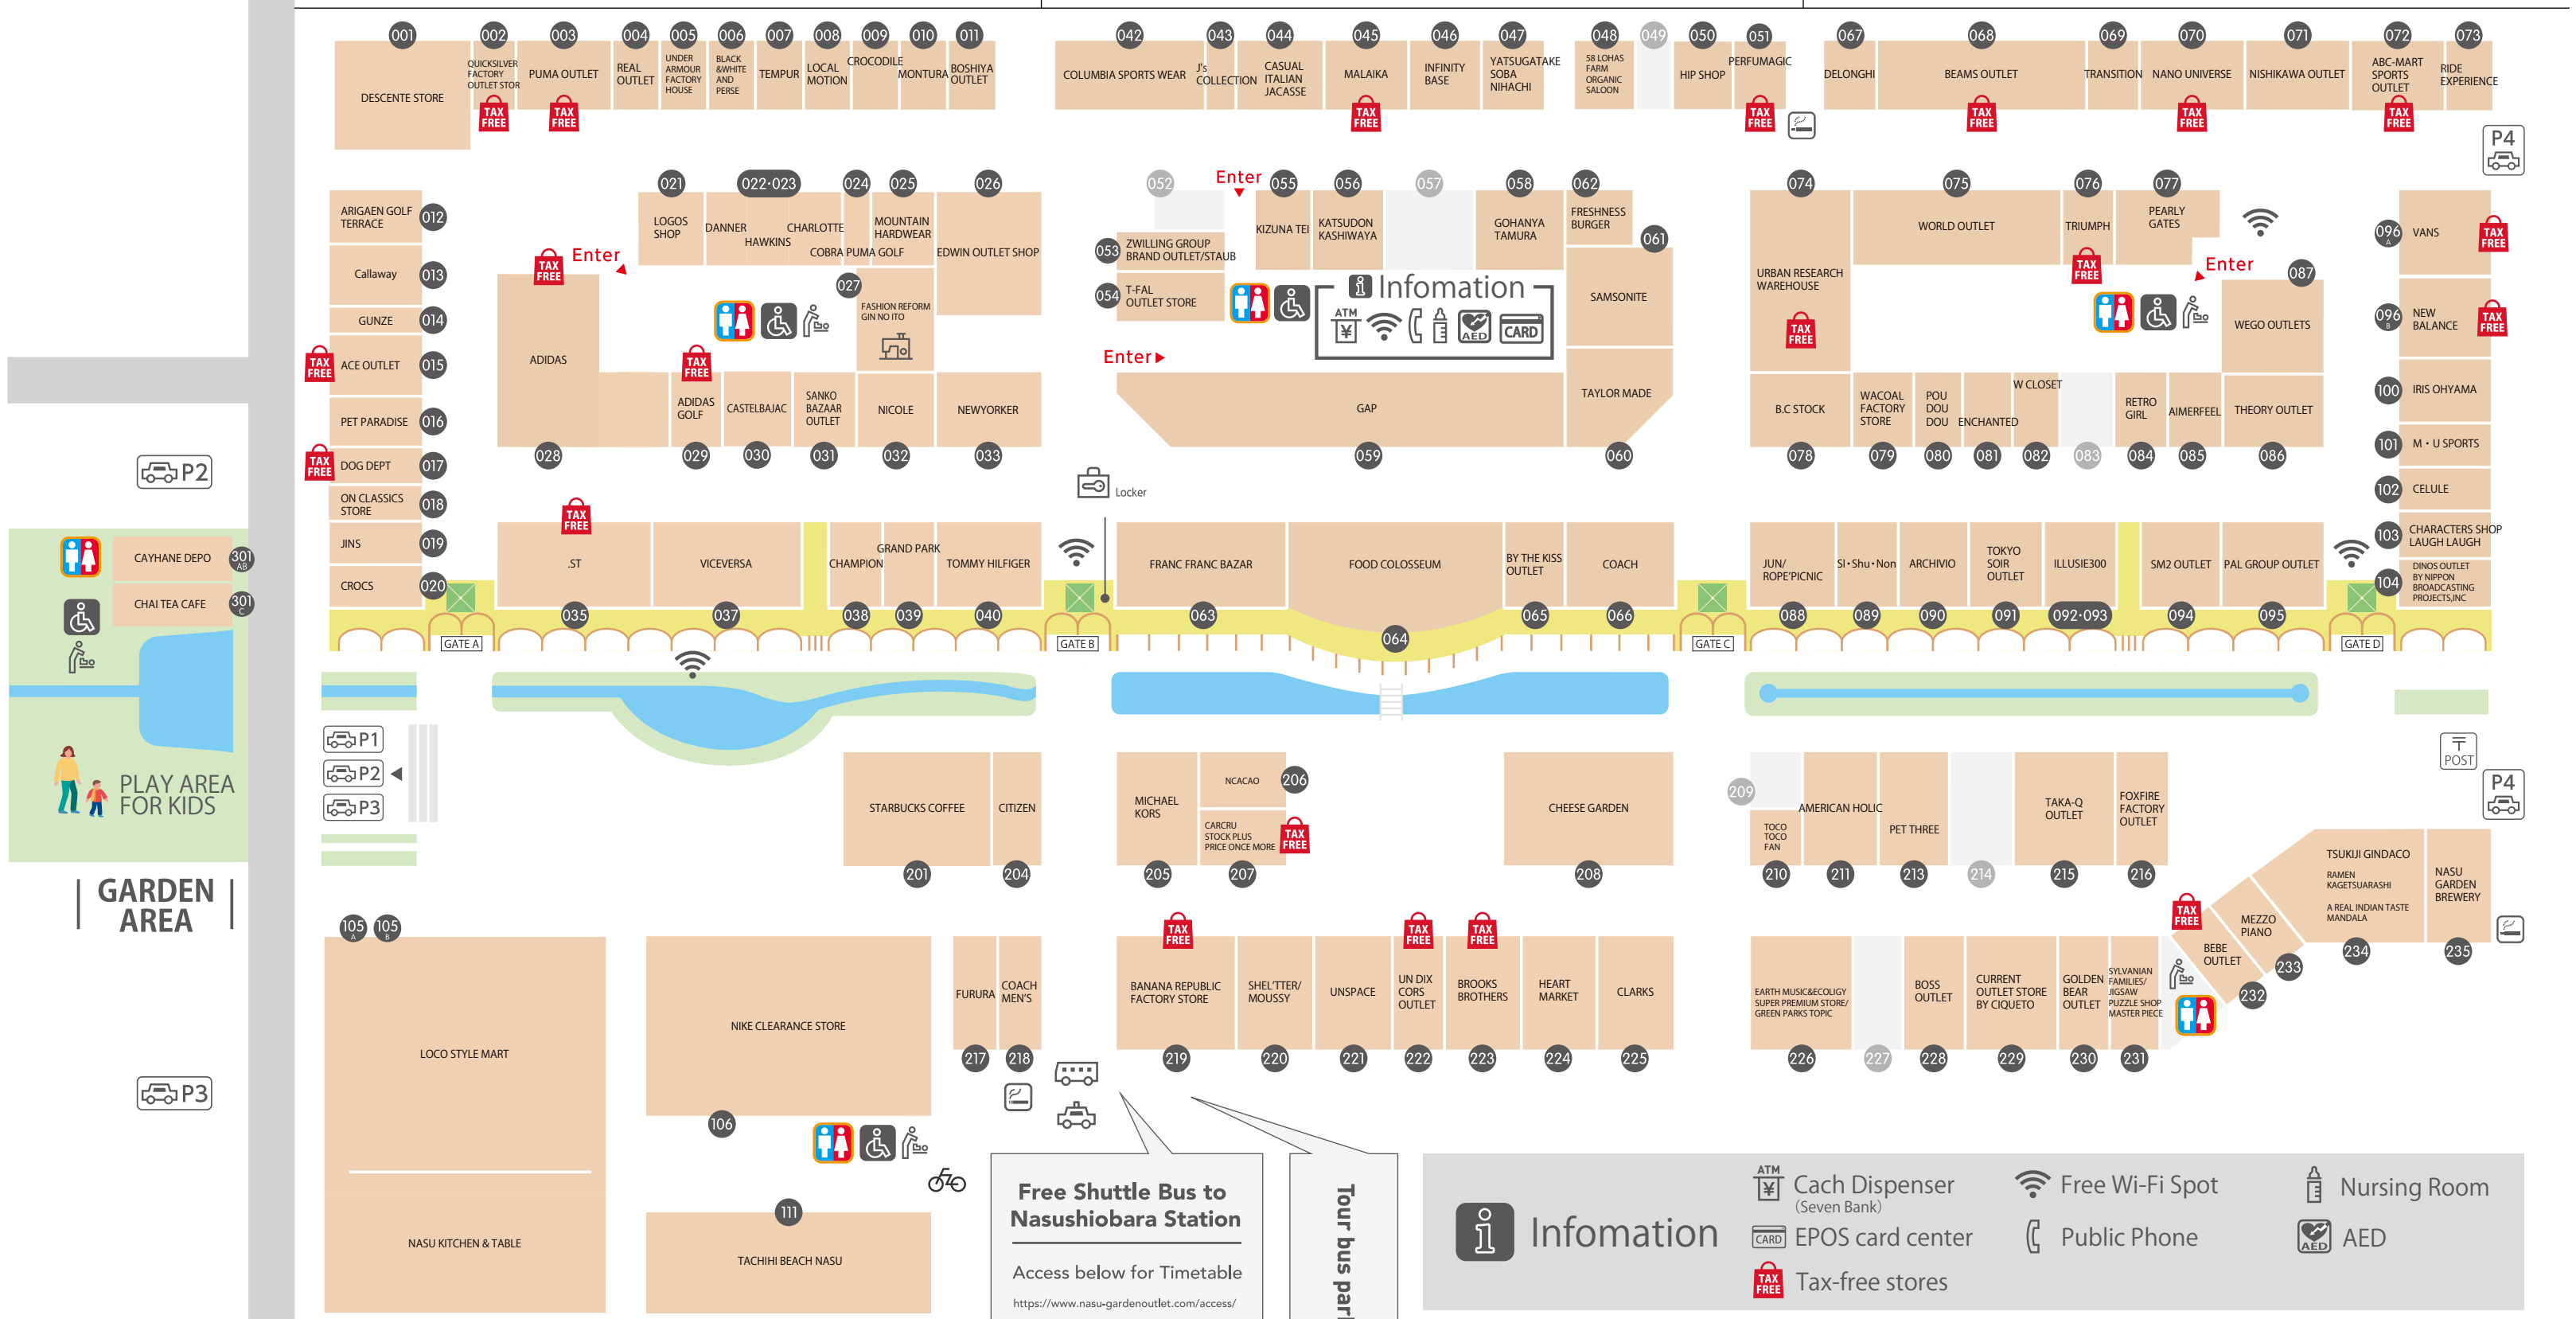

NASU GARDEN OUTLET

FLOOR GUIDE

Open 10:00 am - 7:00 pm

※May vary with the seasons
※Some stores have different business hours.

184-7 Shionosaki, Nasushiobara-shi, Tochigi 329-3122, Japan

<https://www.nasu-gardenoutlet.com/>

As of September 20, 2024

NORTH AREA

MIDDLE AREA

SOUTH AREA

Free Shuttle Bus to Nasushiobara Station

Access below for Timetable
<https://www.nasu-gardenoutlet.com/access/>

Tour bus parking lot

Infomation

- ATM Cash Dispenser (Seven Bank)
- EPOS card center
- Tax-free stores
- Free Wi-Fi Spot
- Public Phone
- Nursing Room
- AED

- Restroom
- Baby seat
- Locker
- Taxi stand
- Smoking Area
- Bicycle Parking
- Post
- Repair Counter
- Bus Stop

GARDEN AREA

CAYHANE DEPO 301
CHAI TEA CAFE 301c

PLAY AREA FOR KIDS